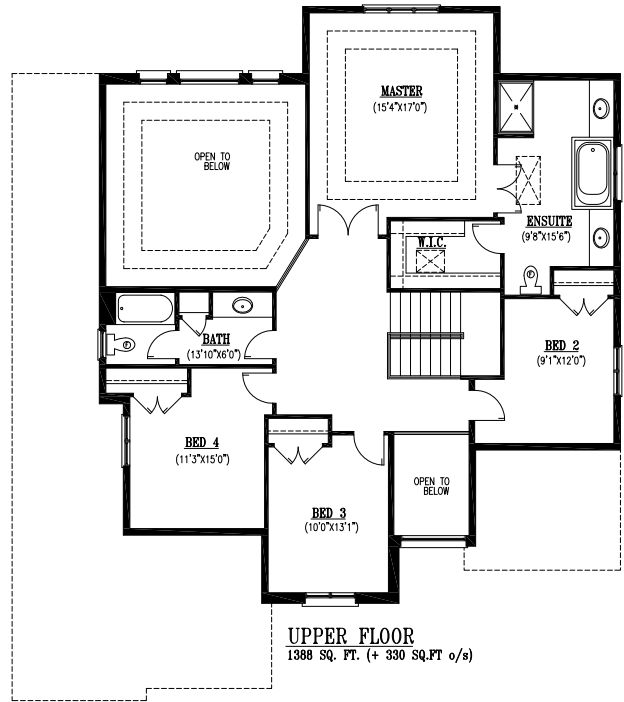

The *Ridgedale*
3099 sq.ft

Bridgeview Custom Homes