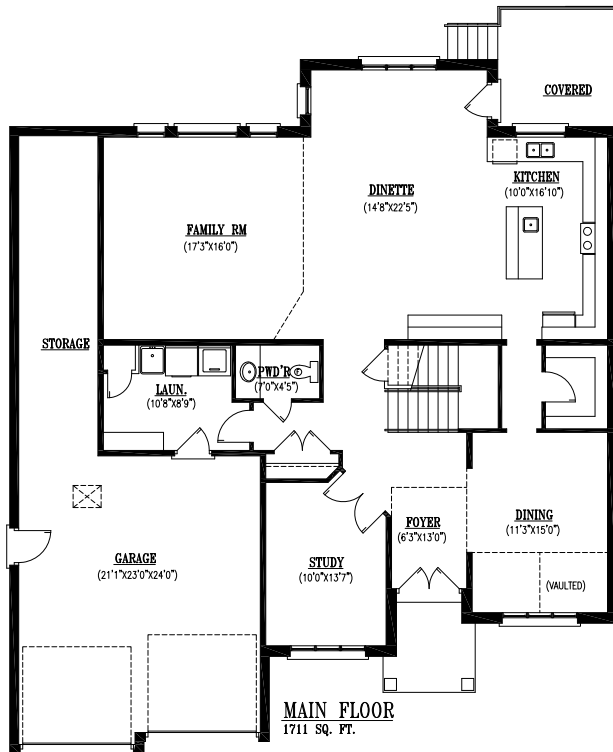

The *Ridgedale*
3099 sq.ft

Bridgeview Custom Homes