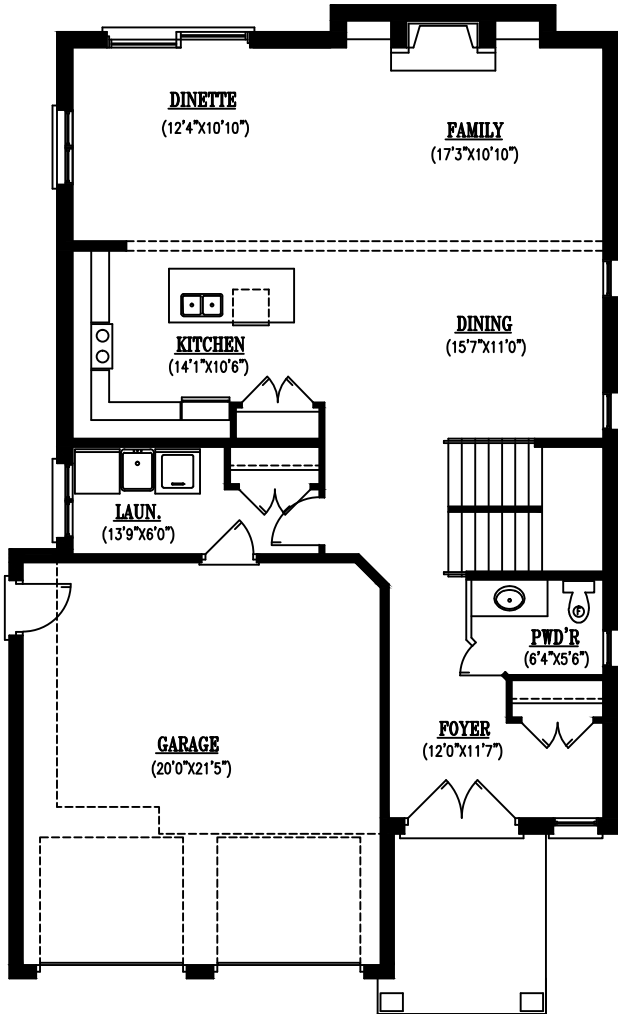

# Ellen

2550 sq.ft

**MAIN FLOOR**  
1154 SQ. FT.  
(2550 SQ.FT TOTAL)

**UPPER FLOOR**  
1396 SQ. FT.

40' WIDE LOT