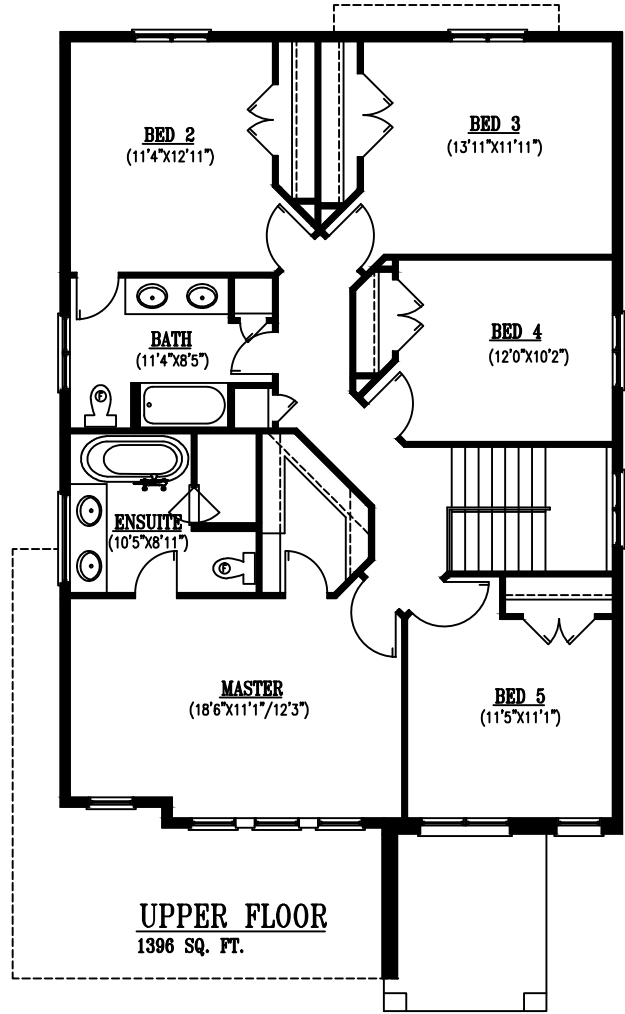

The

# Ellen

2550 sq.ft

**MAIN FLOOR**  
1154 SQ. FT.  
(2550 SQ.FT TOTAL)

**UPPER FLOOR**  
1396 SQ. FT.

40' WIDE LOT